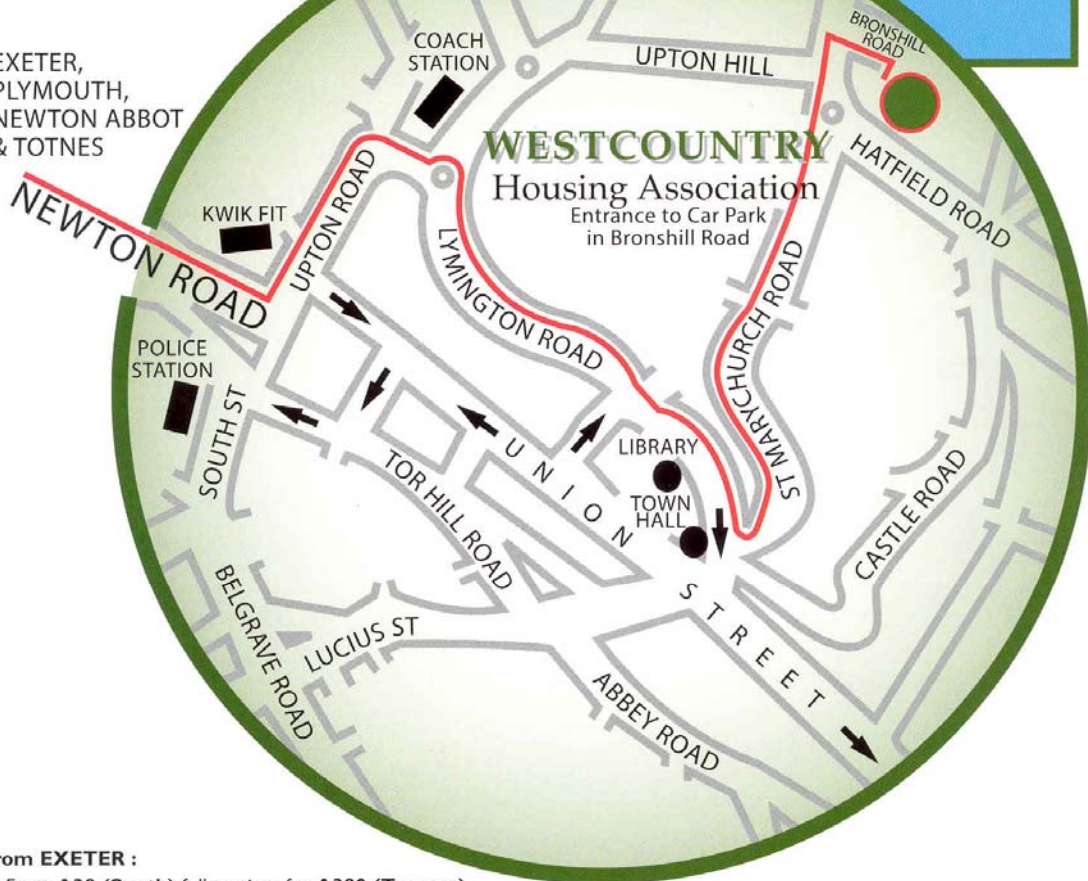

WESTCOUNTRY Housing Association

**Hatfield House
Hatfield Road
Torquay
TQ1 3HF**

**Tel: 01803 200300
Fax: 01803 292227**

EXETER,
PLYMOUTH,
NEWTON ABBOT
& TOTNES

From EXETER :

- a) From **A38 (South)** follow signs for **A380 (Torquay)**.
- b) Go straight on at the **Penn Inn roundabout** (outside Newton Abbot) and continue along **A380** for approx. 3 miles.
- c) Go straight on at the next roundabout onto Riviera Way and follow road for approx. 1 mile onto **Newton Road (A3022)**.
- d) Stay on this road passing through a series of traffic lights, until you reach **Torre Station** on your right, and bear left through the traffic lights staying on Newton Road towards the Town Centre.
- e) Keep following signs to the Town centre then follow the map to Hatfield House.

From PLYMOUTH :

- a) From **A38 (North)** take the exit for the **A383** towards **Newton Abbot**.
- b) In Newton Abbot follow signs for **A380 Torquay**.
- c) At the **Penn Inn roundabout** (outside Newton Abbot) take the **3rd exit** and continue along **A380** for approx. 3 miles.
From this roundabout proceed as described in c), d), and e) opposite.