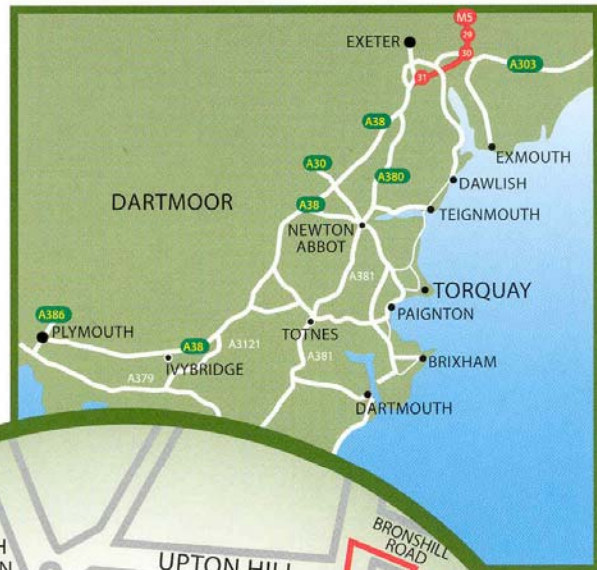

WESTCOUNTRY Housing Association

**Hatfield House
Hatfield Road
Torquay
TQ1 3HF**

**Tel: 01803 200300
Fax: 01803 292227**

EXETER,
PLYMOUTH,
NEWTON ABBOT
& TOTNES

From EXETER :

- a) From **A38 (South)** follow signs for **A380 (Torquay)**.
- b) Go straight on at the **Penn Inn roundabout** (outside Newton Abbot) and continue along **A380** for approx. 3 miles.
- c) Go straight on at the next roundabout onto Riviera Way and follow road for approx. 1 mile onto **Newton Road (A3022)**.
- d) Stay on this road passing through a series of traffic lights, until you reach **Torre Station** on your right, and bear left through the traffic lights staying on Newton Road towards the Town Centre.
- e) Keep following signs to the Town centre then follow the map to Hatfield House.

From PLYMOUTH :

- a) From **A38 (North)** take the exit for the **A383** towards **Newton Abbot**.
- b) In Newton Abbot follow signs for **A380 Torquay**.
- c) At the **Penn Inn roundabout** (outside Newton Abbot) take the **3rd exit** and continue along **A380** for approx. 3 miles.
From this roundabout proceed as described in c), d), and e) opposite.